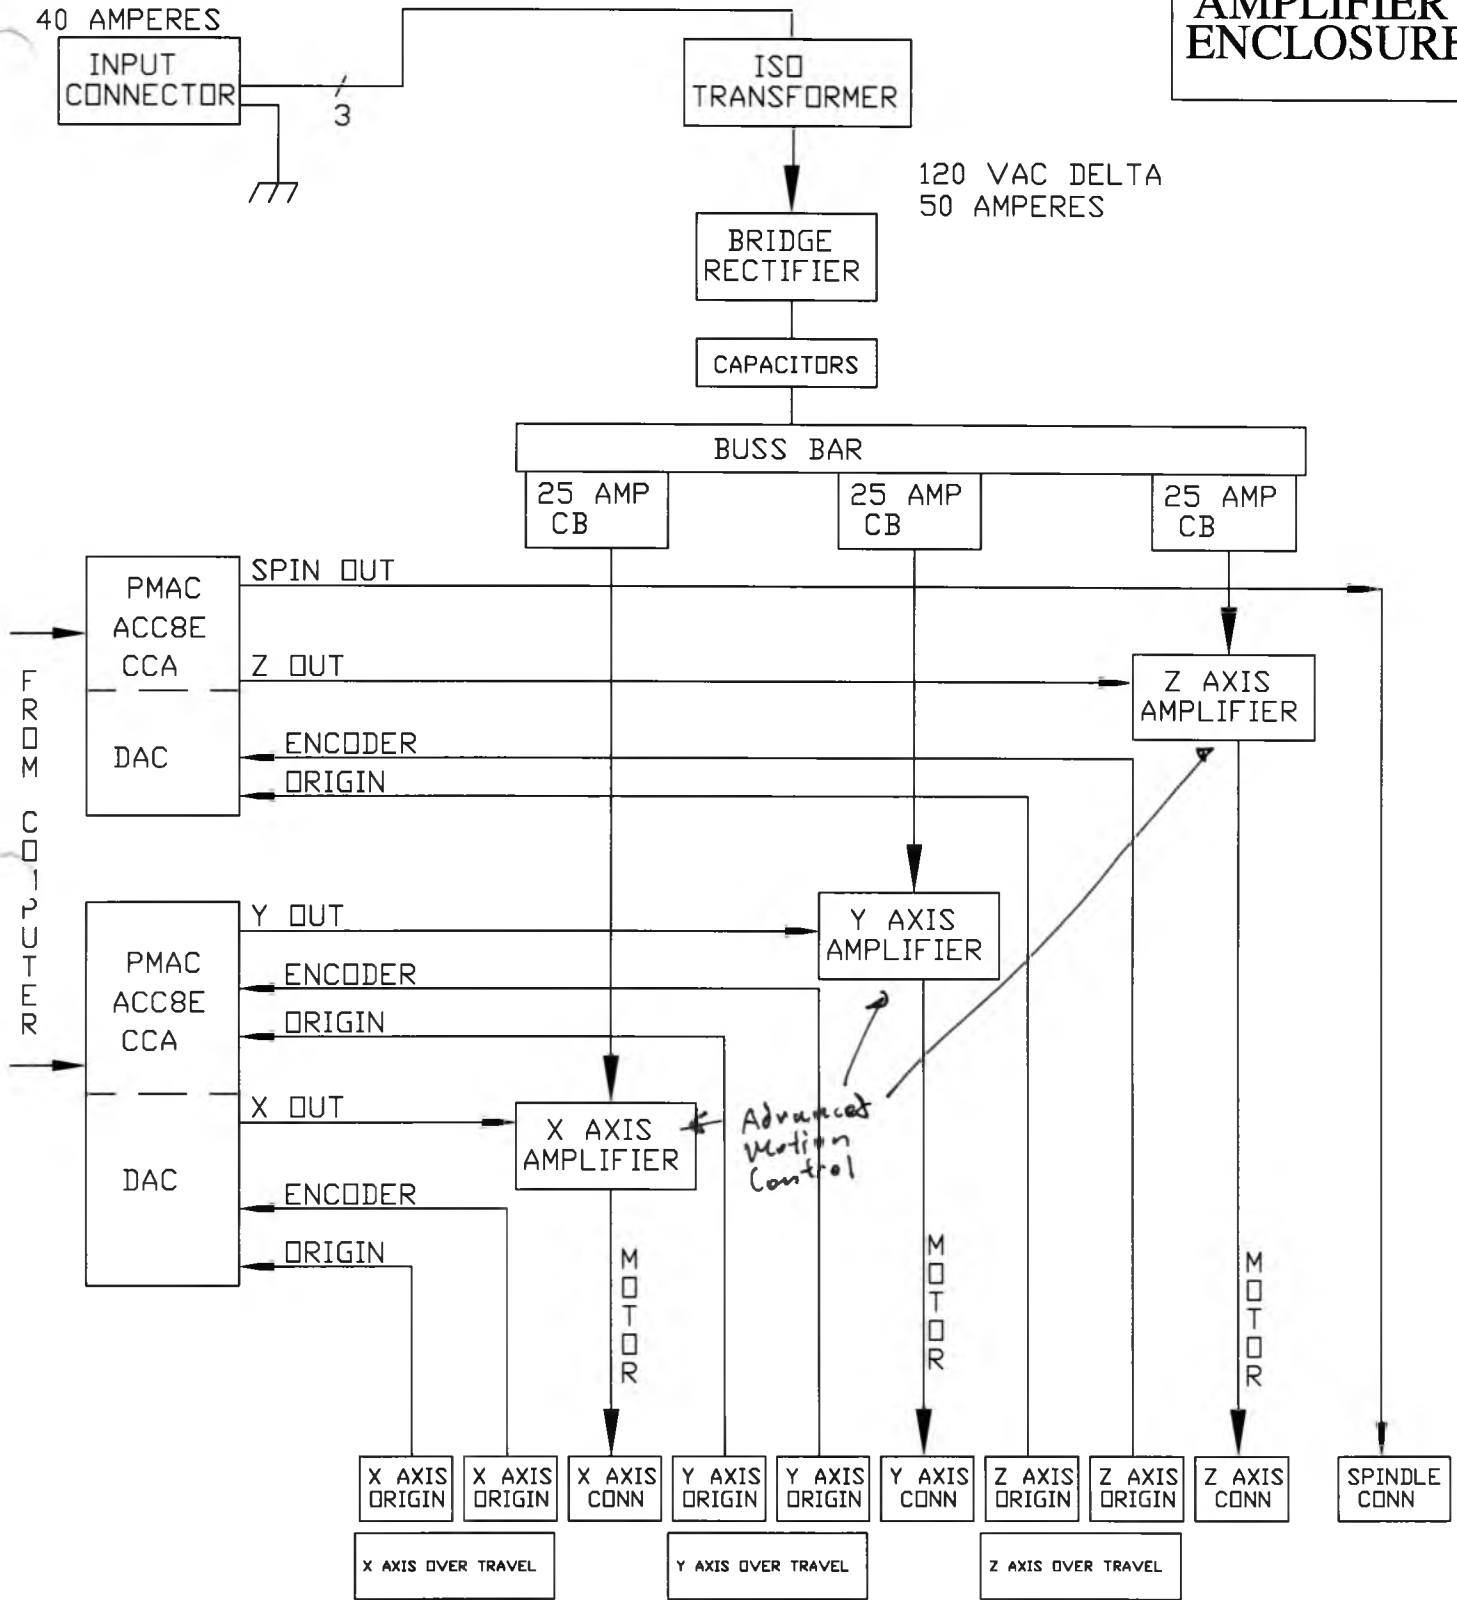

FROM AC ENCLOSURE

208 VAC 4 WIRE
40 AMPERES

SERVO AMPLIFIER ENCLOSURE

CCA MEANS CIRCUIT CARD ASSEMBLY
EMO MEANS EMERGENCY OFF
UV MEANS UNDERVOLTAGE TRIP
CB MEANS CIRCUIT BREAKER

DSGN | PAUL RAKO | 1/95
(408) 745-1094
FAX (408) 745-8073 FAX
PAGE: (408) 388-3242
THIS DRAWING CONTAINS
PROPRIETARY INFORMATION
AND IS NOT TO BE USED
OR REPRODUCED WITHOUT
THE PERMISSION OF
RAKO ELECTRONICS
COPYRIGHT © 1995
RAKO ELECTRONICS

RAKO ELECTRONICS
1181 Tamman Dr. Sunnyvale CA 94089
Box 61987, Sunnyvale CA 94088

BLOCK DIAGRAM,
MILLING MACHINE

SIZE	DRAWING NUMBER	REV
A	BLOCK	4

SCALE 1:1 FILE: BLOCK.DWG

SHEET 2 OF 8