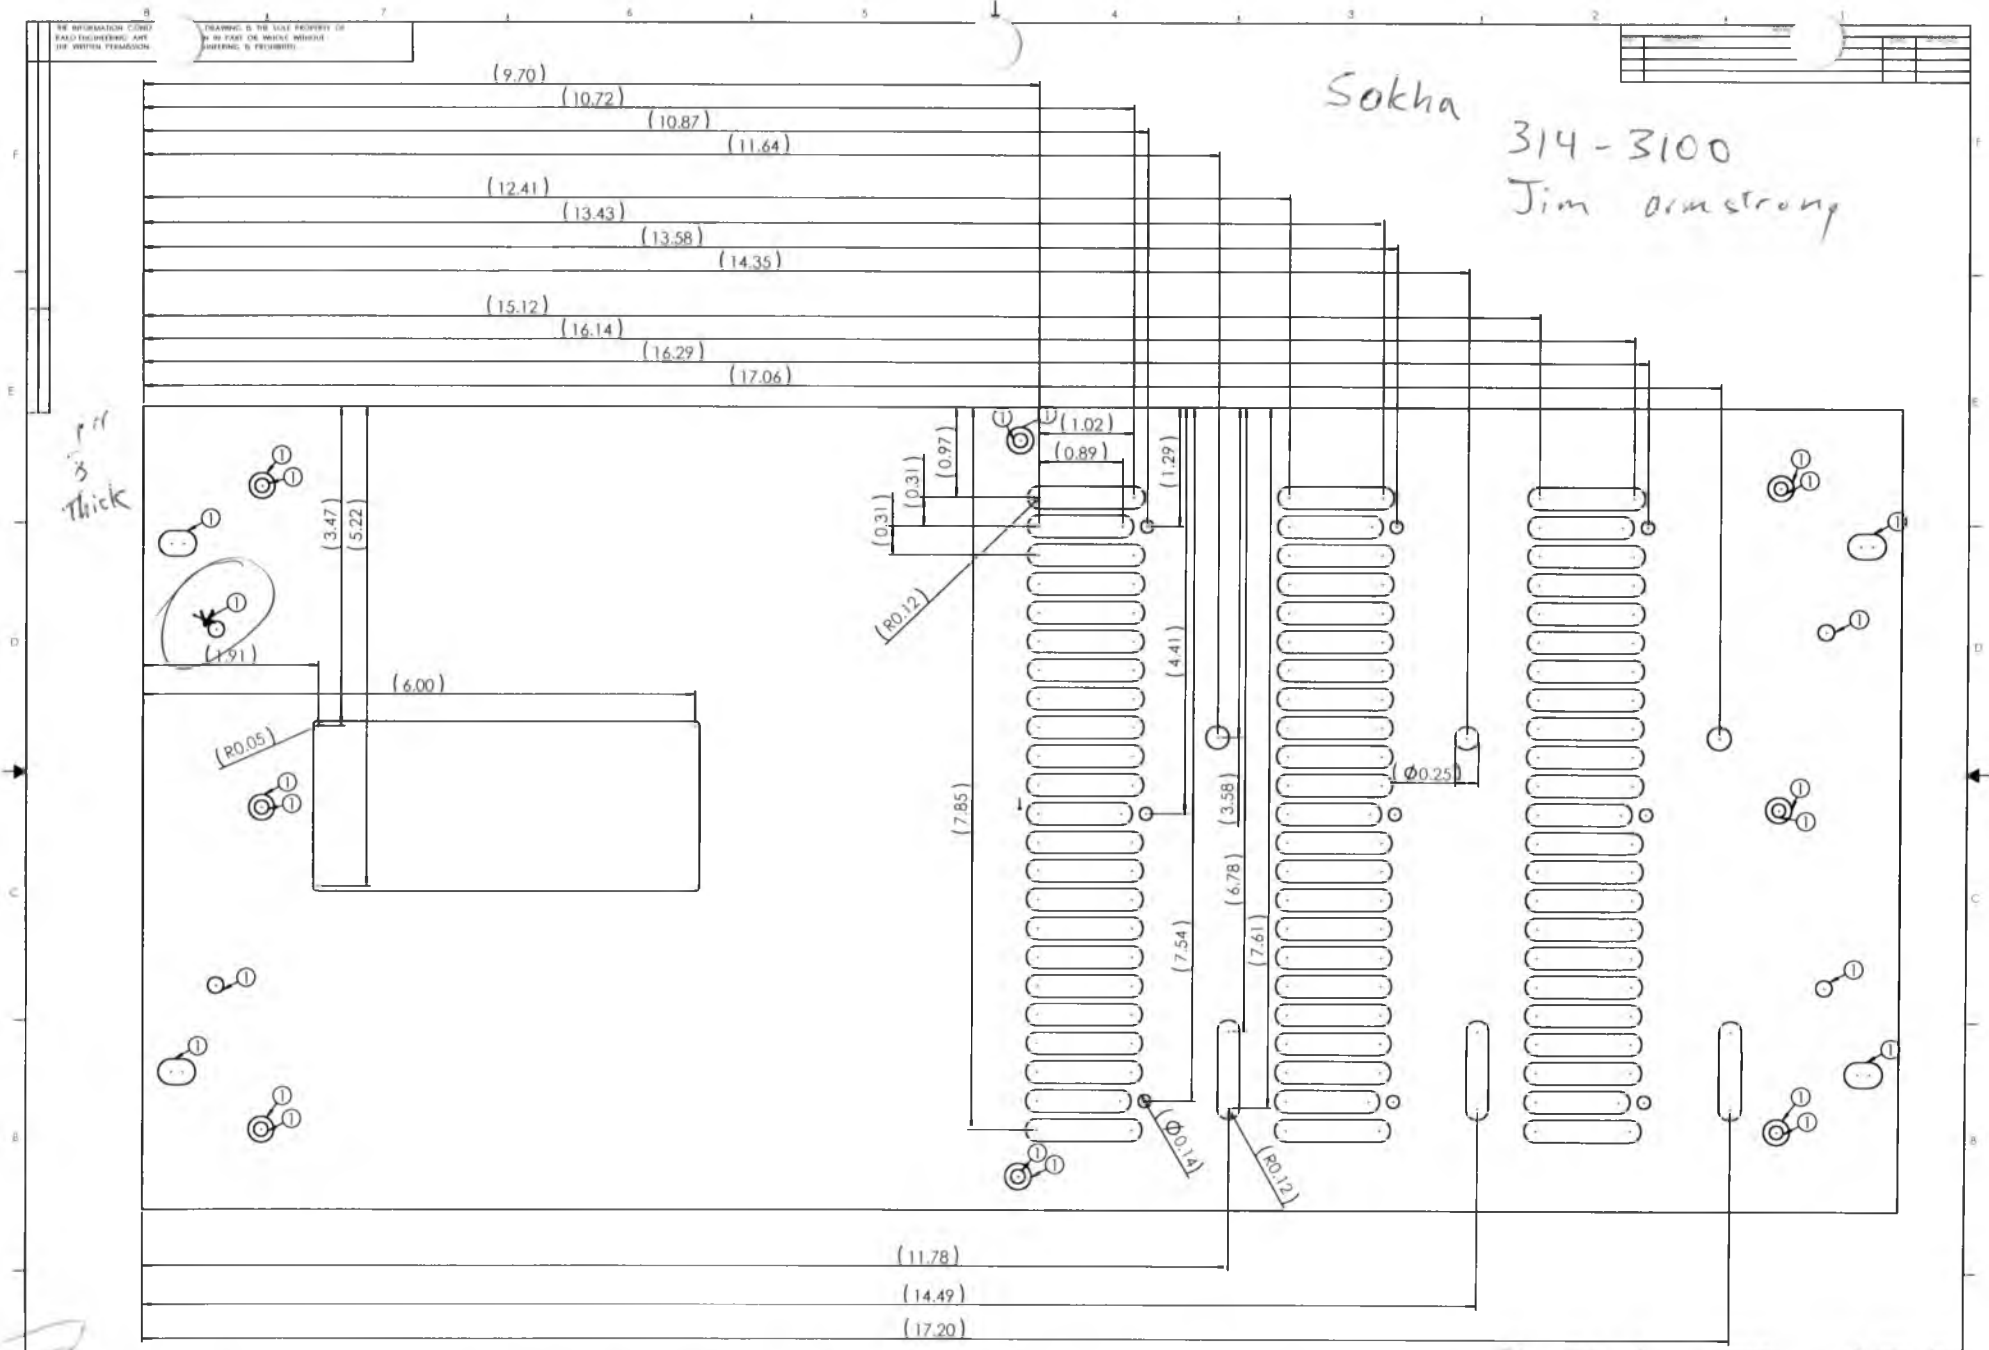

Sokka

314-3100

Jim Armstrong

671 aldo Unit 22 Santa Clara
off off dela cruz. Han

RAKO ENGINEERING	
FRONT PANEL	
DATE	7/11/01
DESIGNER	
CHECKED BY	
APPROVED BY	
SCALE	
SHEET NO.	
TOTAL SHEETS