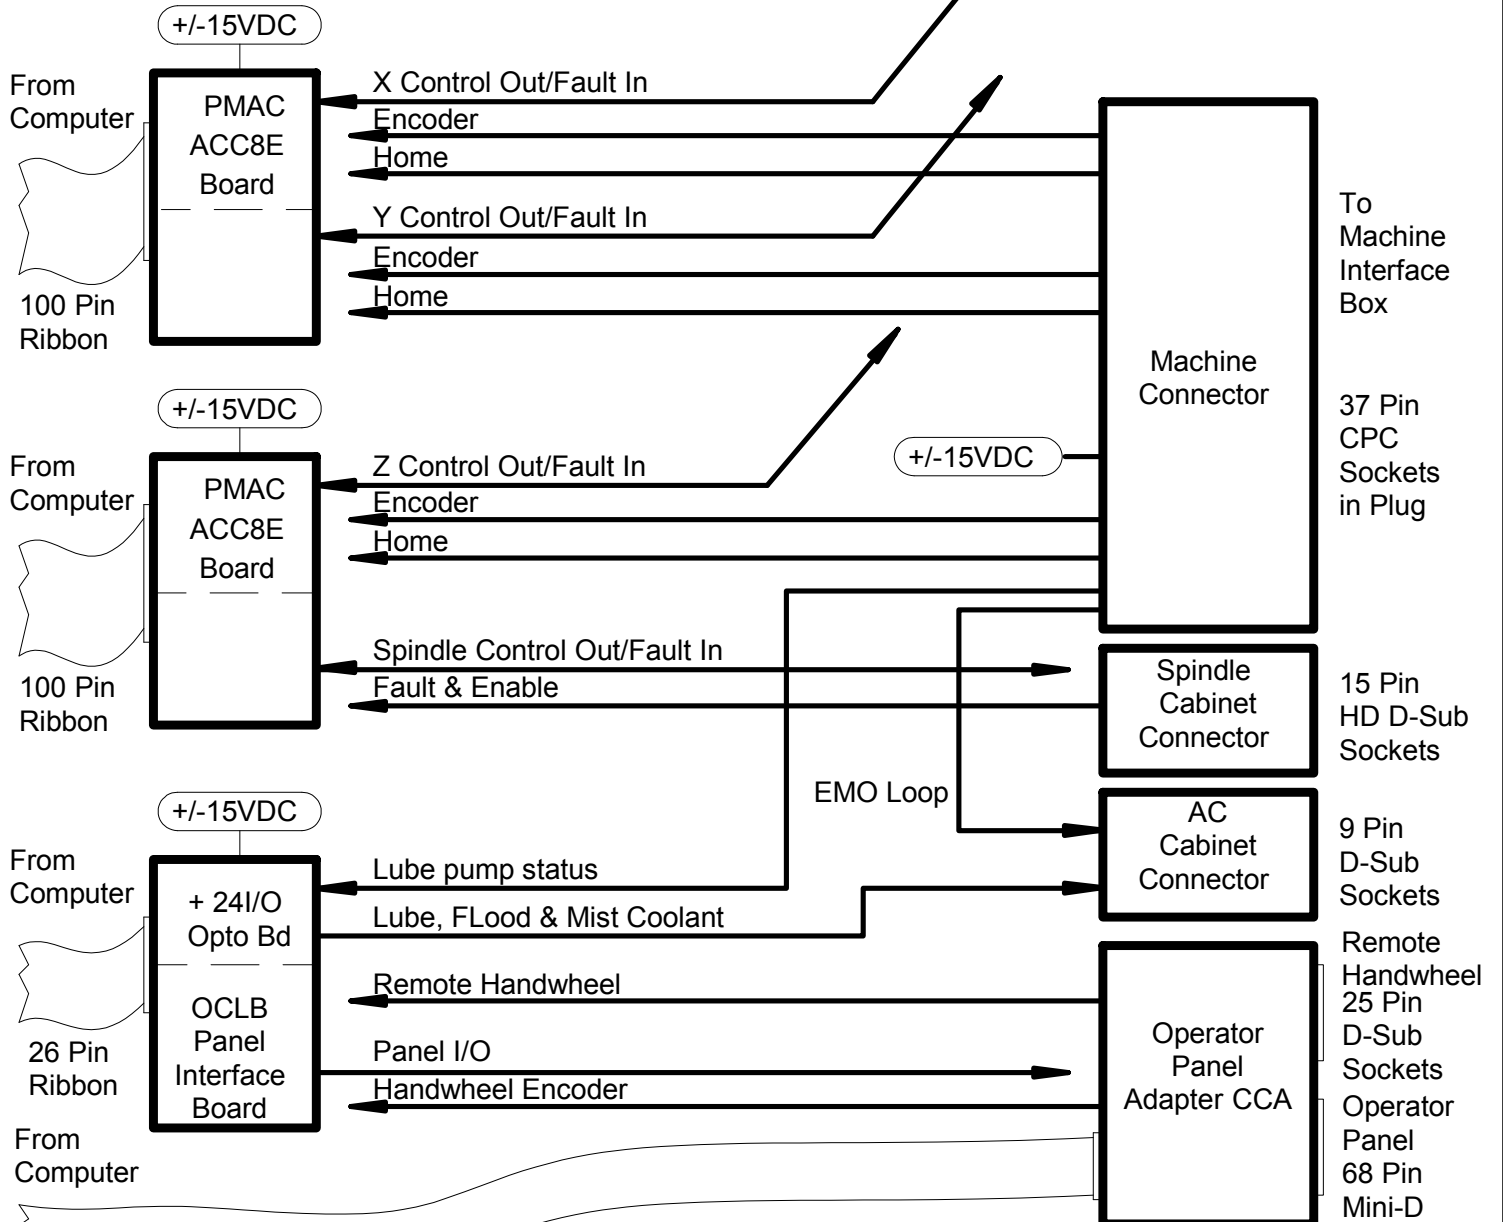

SERVO AMPLIFIER ENCLOSURE

From AC Cabinet

Board MEANS CIRCUIT CARD ASSEMBLY
EMO MEANS EMERGENCY OFF
CB MEANS CIRCUIT BREAKER

DSGN | PAUL RAKO | 1/95
(408) 745-1994
FAX (408) 745-6073
PAGE: (408) 388-5242
THIS DRAWING CONTAINS PROPRIETARY INFORMATION AND IS NOT TO BE USED OR REPRODUCED WITHOUT THE PERMISSION OF RAKO ELECTRONICS
COPYRIGHT © 1995 RAKO ELECTRONICS

RAKO ELECTRONICS
1161 Tasman Dr. Sunnyvale CA 94089
Box 61387, Sunnyvale CA 94088

BLOCK DIAGRAM,
MILLING MACHINE

SIZE A
DRAWING NUMBER
Block_Diagram_Servo_Cabinet

REV 5
SCALE 1 : 1 | FILE: BLOCK.DWG | SHEET 1 OF 1