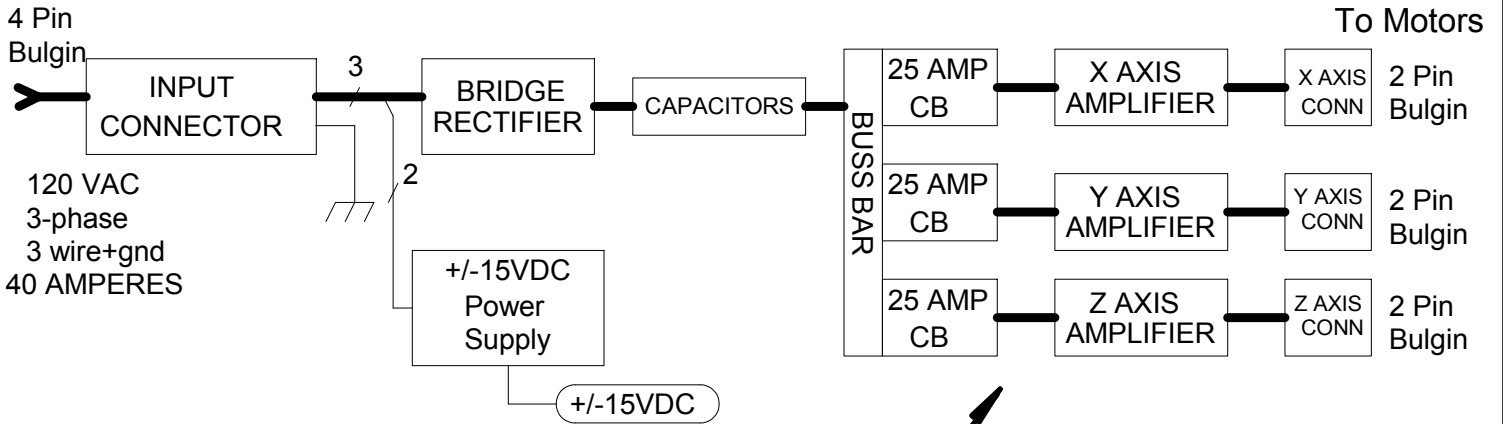

SERVO AMPLIFIER ENCLOSURE

From AC Cabinet

Board MEANS CIRCUIT CARD ASSEMBLY
EMO MEANS EMERGENCY OFF
CB MEANS CIRCUIT BREAKER

DSGN | PAUL RAKO | 1/95
(408) 745-1994
FAX (408) 745-6073
PAGE: (408) 388-5242
THIS DRAWING CONTAINS PROPRIETARY INFORMATION AND IS NOT TO BE USED OR REPRODUCED WITHOUT THE PERMISSION OF RAKO ELECTRONICS
COPYRIGHT © 1995 RAKO ELECTRONICS

RAKO ELECTRONICS
1161 Tasman Dr. Sunnyvale CA 94089
Box 61387, Sunnyvale CA 94088

BLOCK DIAGRAM,
MILLING MACHINE

SIZE A
DRAWING NUMBER
Block_Diagram_Servo_Cabinet

REV 5
SCALE 1 : 1 | FILE: BLOCK.DWG | SHEET 1 OF 1