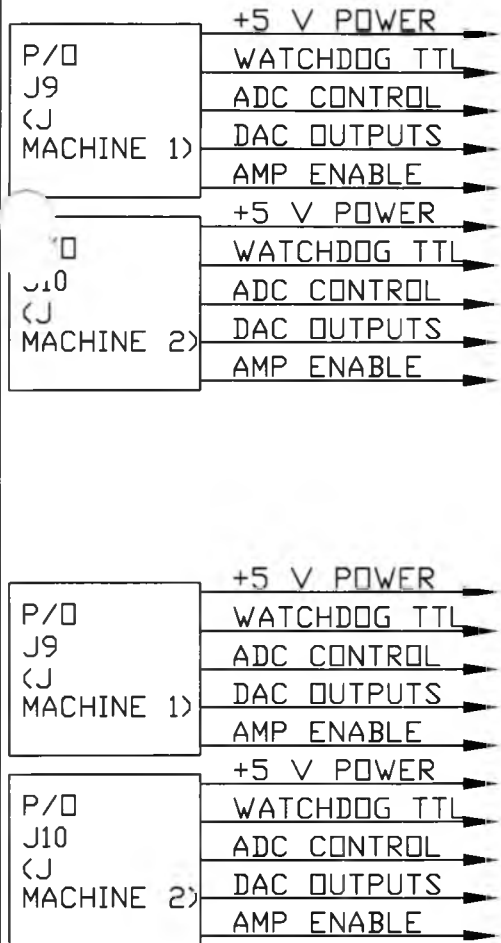

# DELTA TAU PMAC 2 Accessory 8E CIRCUIT CARD

*Finish*