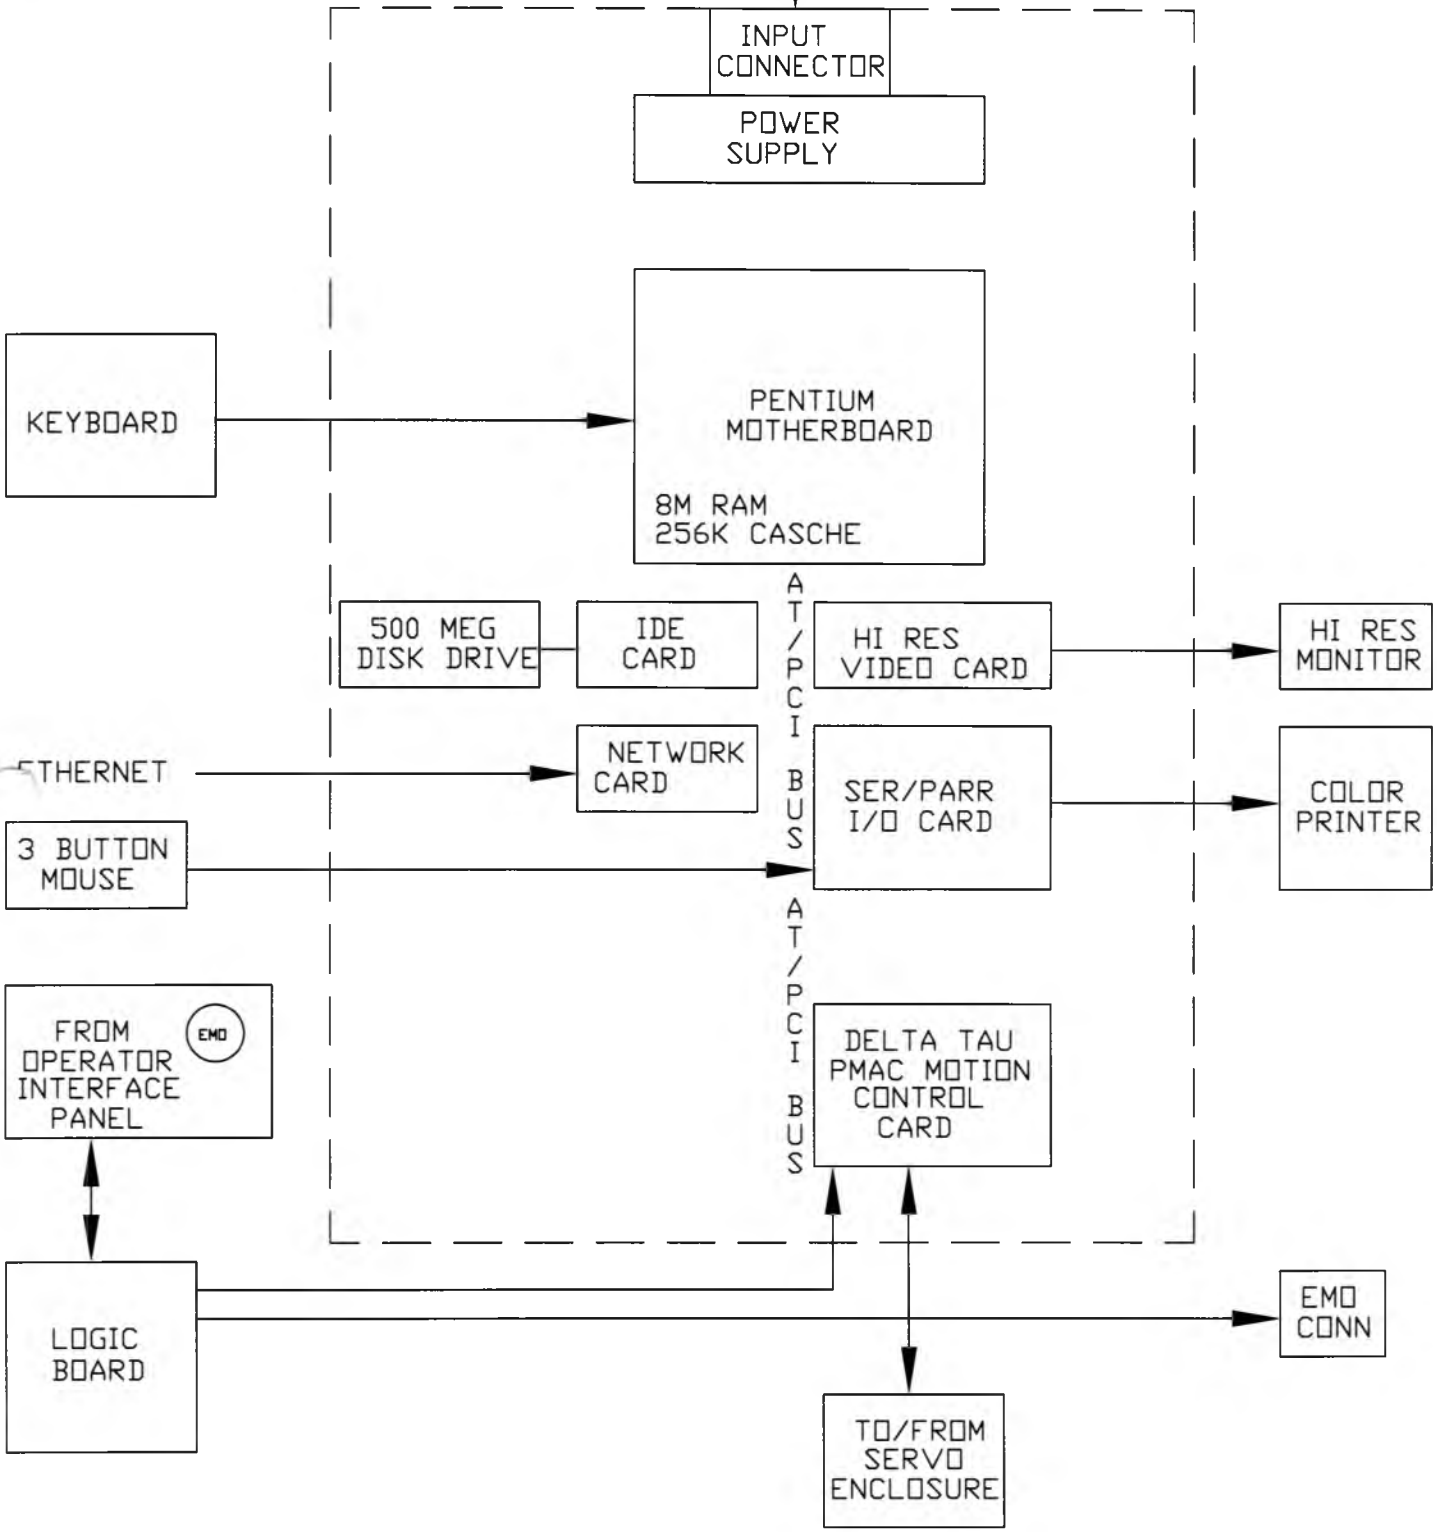

COMPUTER

FROM AC ENCLOSURE

120 VAC 3 WIRE
2 AMPERES

LIM 1,2,3 MEANS LIMIT SWITCHS 1,2 AND 3
EMO MEANS EMERGENCY OFF
UV MEANS UNDERVOLTAGE TRIP

DSGN | PAUL RAKO | 1/95
(408) 745-1984
FAX (408) 745-8073 FAX
PAGE: (408) 388-5242
THIS DRAWING CONTAINS
PROPRIETARY INFORMATION
AND IS NOT TO BE USED
OR REPRODUCED WITHOUT
THE PERMISSION OF
RAKO ELECTRONICS
COPYRIGHT © 1995
RAKO ELECTRONICS

RAKO ELECTRONICS
1161 Tasman Dr. Sunnyvale CA 94089
Box 61387, Sunnyvale CA 94088

BLOCK DIAGRAM,
MILLING MACHINE

SIZE	DRAWING NUMBER	REV.
A	BLOCK	4

SCALE 1 : 1 FILE: BLOCK.DWG

SHEET 2 OF 5