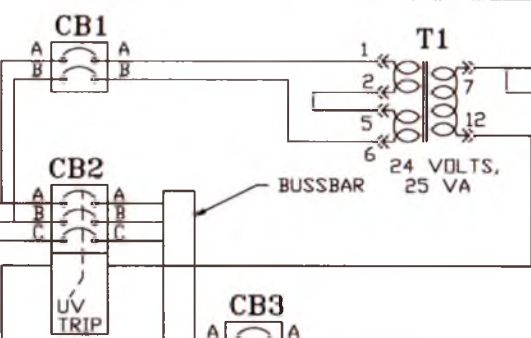

208 VAC  
3 PHASE

EMO/CONTROL  
PART OF  
J6

PART OF  
J6  
EMO CONTROL

NOTES:  
"UV" MEANS UNDER VOLTAGE

<small>DESIGN: PAUL RAKO B.2/95 (408) 745-1994 FAX (408) 745-8073 FAX PHONE (408) 388-5242</small>			
<small>THIS DRAWING CONTAINS PROPRIETARY INFORMATION AND IS NOT TO BE USED OR REPRODUCED WITHOUT THE PERMISSION OF RAKO ENGINEERING</small>		<small>1181 Teaman Dr. Sunnyvale CA 94089 Box 81387, Sunnyvale CA 94088</small>	
SCHEMATIC, AC ENCLOSURE			
<small>COPYRIGHT © 1995 RAKO ENGINEERING</small>	<small>SIZE DRAWING NUMBER B AC_SCH_A.DWG</small>	<small>REV. 3</small>	<small>SCALE N/A</small>