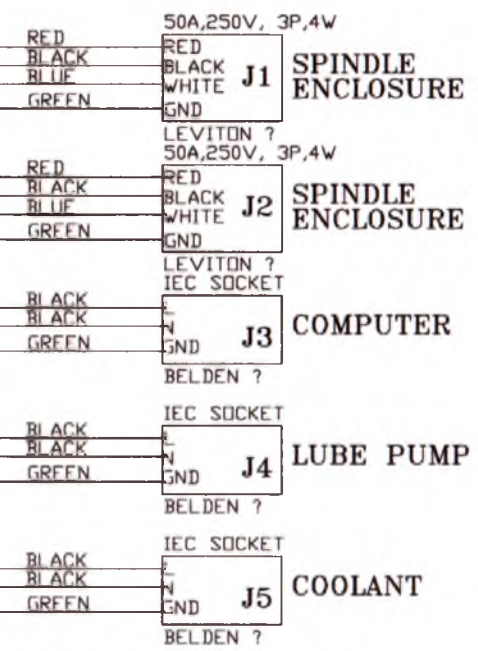

208 VAC  
3 PHASE

EMO/CONTROL  
PART OF  
J6

PART OF  
J6  
EMO CONTROL

NOTES:  
"UV" MEANS UNDER VOLTAGE

<small>DESIGN: PAUL RAKO B.2/95 (408) 745-1994 FAX (408) 745-8073 FAX PHONE (408) 388-5242</small>			
<small>THIS DRAWING CONTAINS PROPRIETARY INFORMATION AND IS NOT TO BE USED OR REPRODUCED WITHOUT THE PERMISSION OF RAKO ENGINEERING</small>		<small>1181 Teaman Dr. Sunnyvale CA 94089 Box 81387, Sunnyvale CA 94088</small>	
SCHEMATIC, AC ENCLOSURE			
<small>COPYRIGHT © 1995 RAKO ENGINEERING</small>	<small>SIZE DRAWING NUMBER B AC_SCH_A.DWG</small>	<small>REV. 3</small>	<small>SCALE N/A</small>