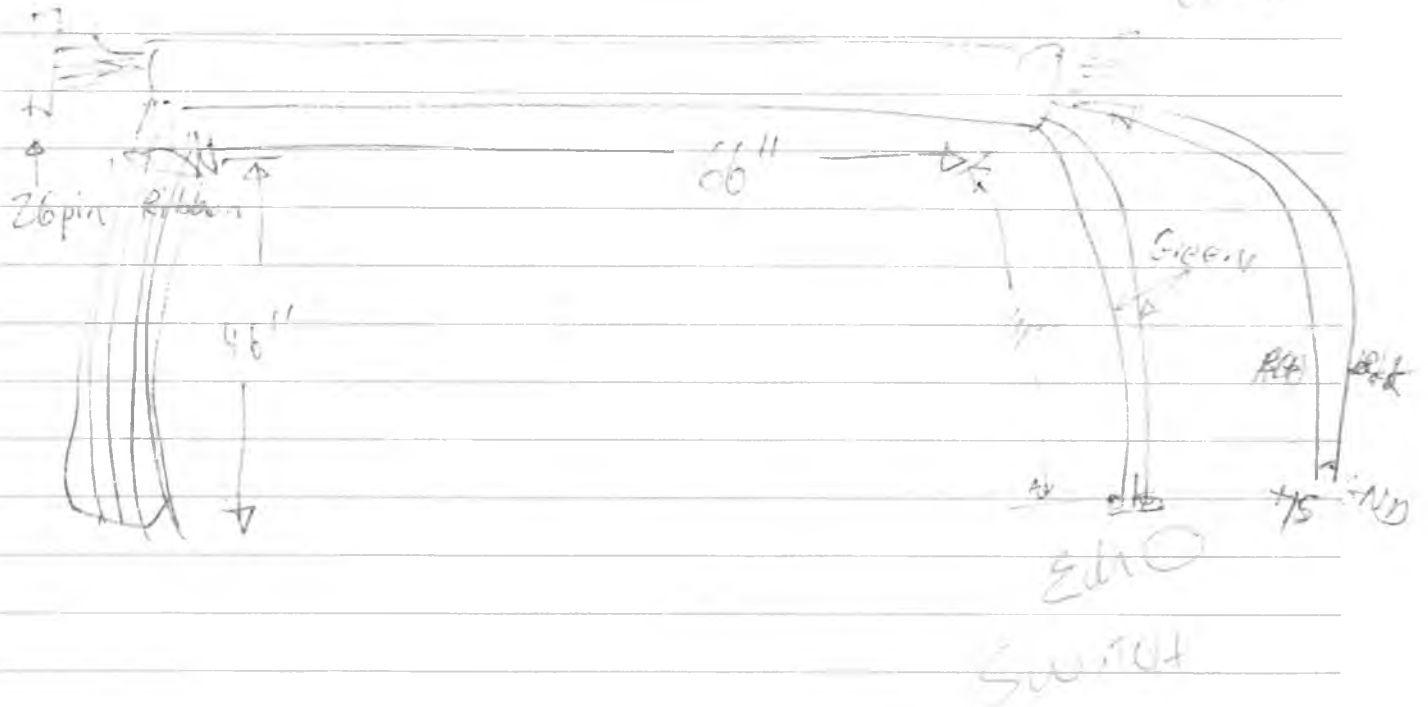

# RENEGADE SPORTY

MOTORCYCLE DESIGNS

1161 Tasman, Sunnyvale California, 94089  
Box 61387, Sunnyvale California, 94088

PHONE: (408)-745-1994

Back  
END

Operator Panel Cable assembly

Front  
END

211  
4  
2  
66