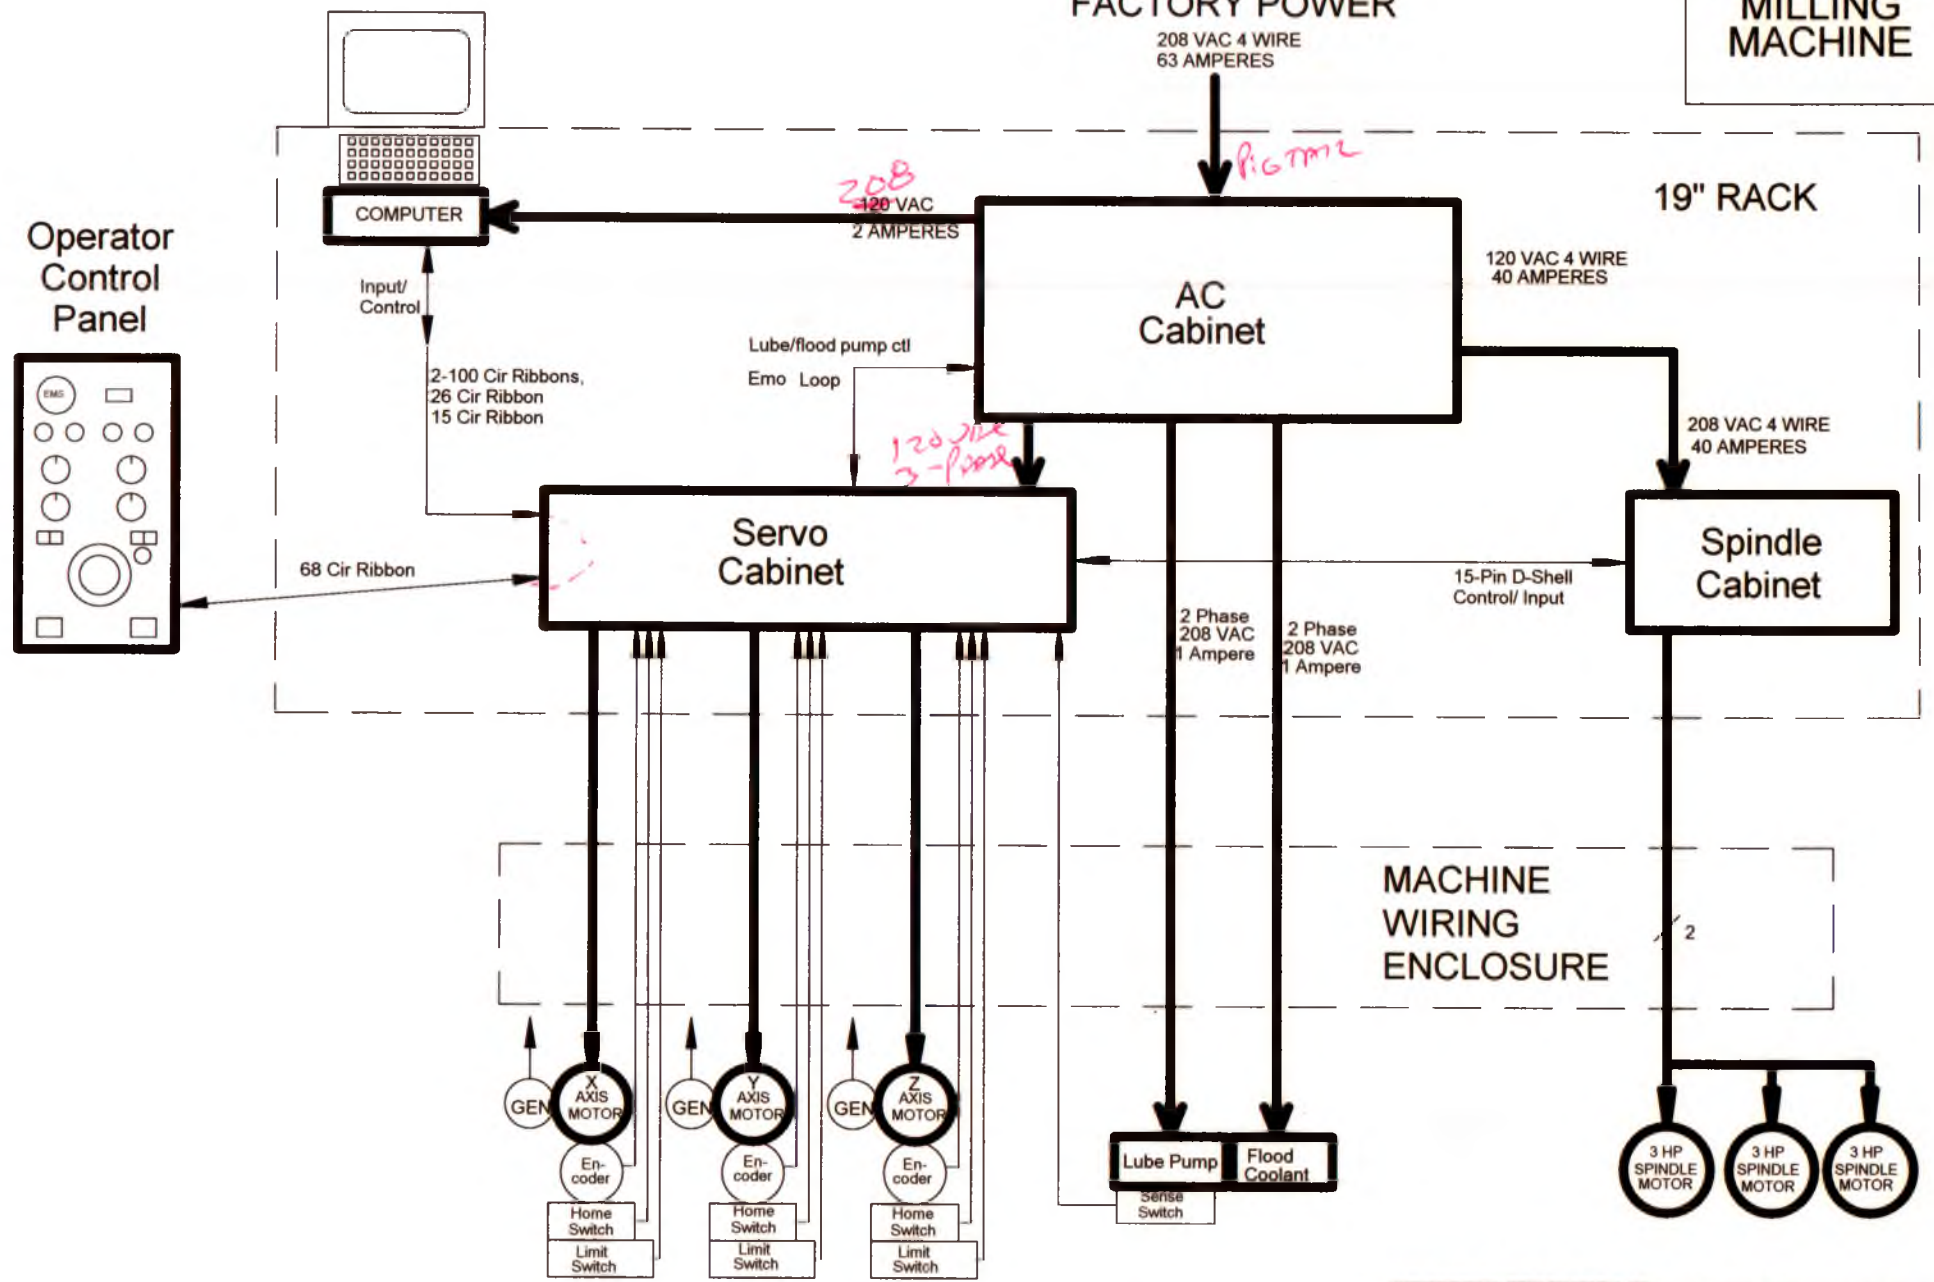

# RAKOMATIC MILLING MACHINE

**FACTORY POWER**  
208 VAC 4 WIRE  
63 AMPERES

19" RACK

GEN MEANS GENERATOR  
EMS MEANS EMERGENCY STOP  
EMO MEANS EMERGENCY OFF

|                          |       |   |     |
|--------------------------|-------|---|-----|
| UNLESS OTHERWISE NOTED   |       | RASON PAUL RARO 1 LOG   |     |
| TYP                      | DEC   | YEAR  | REV |
| 0.020                    | 0.010 | 5   |     |
| APPROVED BY: [Signature] |       | 4000 745-1994<br>FAX (408) 745-8073 FAX<br>PAGE: (408) 366-5242   |     |
| SURFACE FINISH: ✓ 125    |       | THIS DRAWING IS UNCLASSIFIED<br>AND IS NOT TO BE USED<br>OR REPRODUCED WITHOUT<br>THE PERMISSION OF<br>RAKO ELECTRONICS |     |
| MATERIAL:                |       | COPYRIGHT © 1995<br>RAKO ELECTRONIC   |     |
| SIZE: <b>B</b>           |       | DRAWING NUMBER: Overall_Block_Diagram   |     |
| SCALE: 1:1               |       | REV: <b>9</b>   |     |

**RAKO ELECTRONICS**  
1181 Tasman Dr. Sunnyvale CA 94089  
Box 91287, Sunnyvale CA 94088

**BLOCK DIAGRAM,  
MILLING MACHINE**